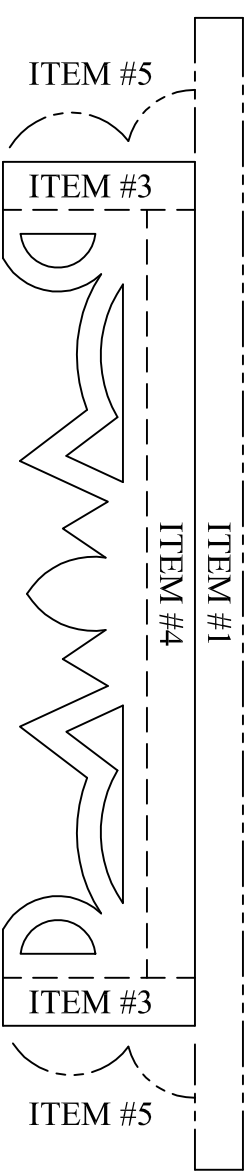

VIEW SHOWING BASE CROSS SECTION

3 BASE SIDE
QTY.: 2
SIZE: 1/4" x 1" x 2 3/4"

1 FLOOR
QTY.: 3
SIZE: 1/4" x 4 1/2" x 6 1/4"

2 BASE FRONT
QTY.: 2
SIZE: 1/4" x 1" x 4 1/2"

GRAIN FLOW

Designed By:
D. WILCKENS
Date:
12/25/12
COPYRIGHT ©
ALL RIGHTS RESERVED

Title:
THE WEBSITE 3 CLOCK
Scale:
FULL
Drawing #:
WW-0566
Sheet 2 of 10