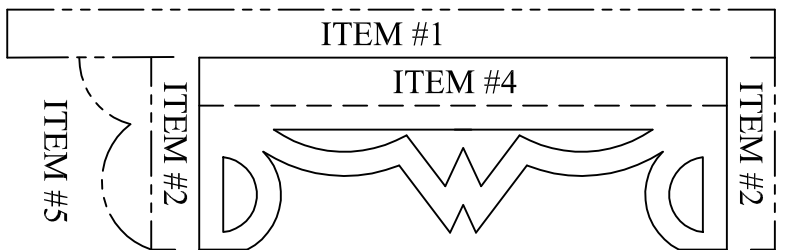

VIEW SHOWING BASE CROSS SECTION

3 BASE SIDE
QTY.: 2
SIZE: 1/4" x 1" x 2 3/4"

1 FLOOR
QTY.: 3
SIZE: 1/4" x 4 1/2" x 6 1/4"

2 BASE FRONT
QTY.: 2
SIZE: 1/4" x 1" x 4 1/2"

GRAIN FLOW

Designed By:
D. WILCKENS
Date:
12/25/12
COPYRIGHT ©
ALL RIGHTS RESERVED

Title:
THE WEBSITE 3 CLOCK
Scale:
FULL
Drawing #:
WW-0566
Sheet 2 of 10